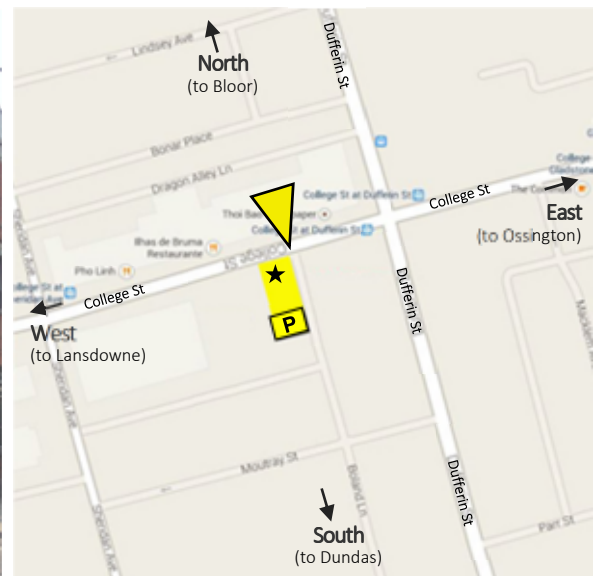

Parking Instructions – Option 1

➤ There is one parking spot behind our office

1. Access the laneway: Enter the laneway beside 1113 College Street ★

2. Go down the lane: Drive to the rear of the building to access the parking space.

3. Park your car: Please park in the left-hand parking spot only. The other spot is reserved.

Parking Instructions – Option 2

- There is a Green P parking lot just North of College

Located in Dragon Alley Lane: The lane runs east-west and is just one block north of College.